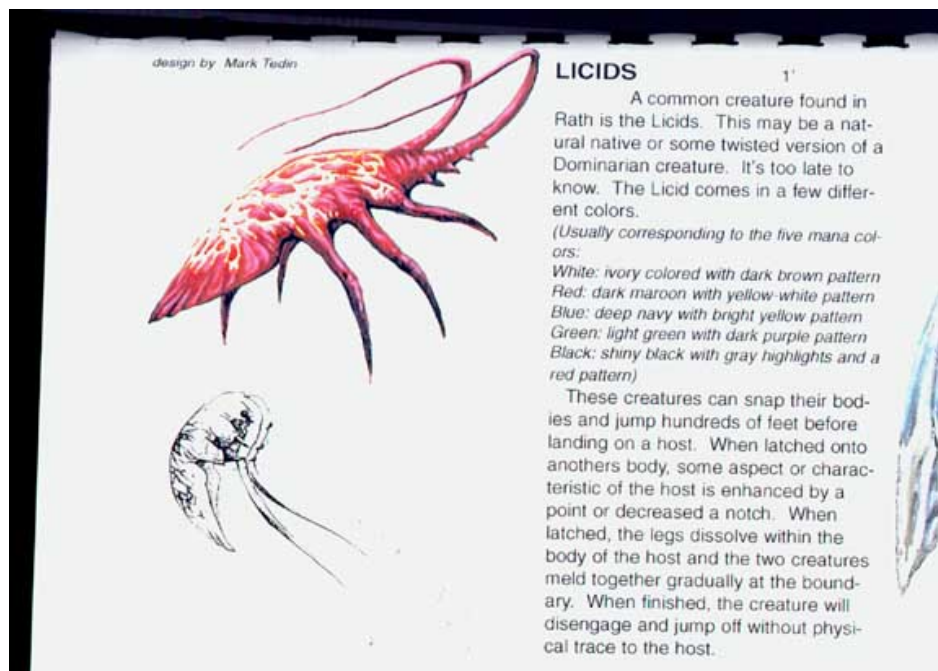

# Ewww... licids

Licids were one of the more interesting twists on creature enchantments. There were twelve licids in all -- five each in *Tempest* and *Stronghold*, and two more in *Exodus*. Below is their (small) entry in the *Tempest* Block Style Guide.

In the card art, licids were always shown attached to a "host." At least one non-licid card contains a licid: *Mage Il-Vec* from *Exodus*. The John Matson illustration on this card was originally commissioned for a licid. (It's attached to the back of the mage's head.) The *Tempest* team joked that perhaps it was fashionable to wear licids in Rath.